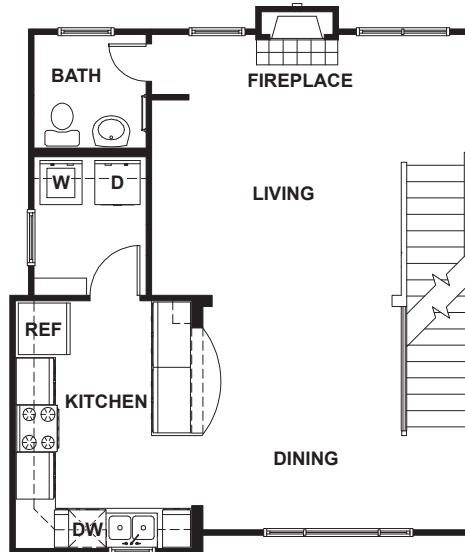

TC TOWNS ON CUMBERLAND

FIRST FLOOR

SECOND FLOOR

THIRD FLOOR

PLAN A Unit 101

TOTAL: 1,489 Approximate Square Feet (excluding garage)

- End Unit
- Hill Country Views
- Covered Terrace

All advertising, promotional materials, site plans, floor plans, pricing and availability information associated with the project, are subject to change without notice. Units shown hereon are approximates and do not reflect the actual as-built conditions of the units. As-built dimension and size of units may vary from the dimension and size reflected hereon. Drawing is not to scale. Square footage includes air conditioned space of unit, terrace, balcony and a percentage of the common areas owned in common by all unit owners of the condominium project. Furnishings, refrigerator and washer/dryer are not included. This is not an offer where prohibited by state law.