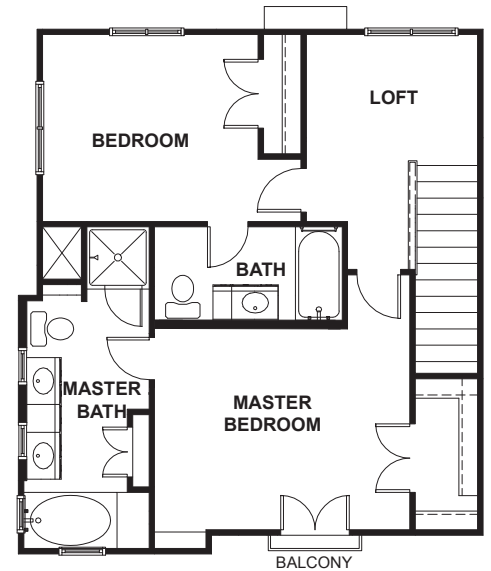

TC TOWNS ON CUMBERLAND

FIRST FLOOR

SECOND FLOOR

THIRD FLOOR

PLAN A Unit 101

TOTAL: 1,489 Approximate Square Feet (excluding garage)

- End Unit
- Hill Country Views
- Covered Terrace

All advertising, promotional materials, site plans, floor plans, pricing and availability information associated with the project, are subject to change without notice. Units shown hereon are approximates and do not reflect the actual as-built conditions of the units. As-built dimension and size of units may vary from the dimension and size reflected hereon. Drawing is not to scale. Square footage includes air conditioned space of unit, terrace, balcony and a percentage of the common areas owned in common by all unit owners of the condominium project. Furnishings, refrigerator and washer/dryer are not included. This is not an offer where prohibited by state law.