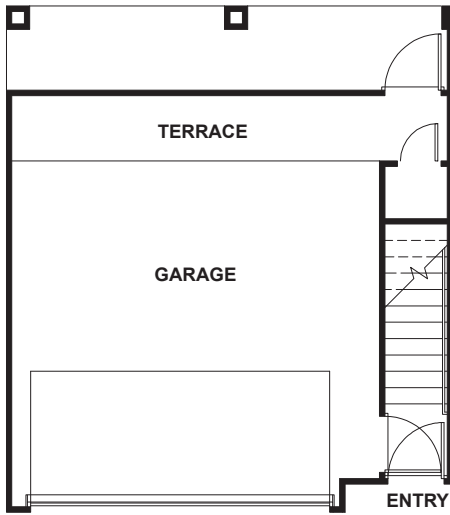

TC TOWNS ON CUMBERLAND

FIRST FLOOR

SECOND FLOOR

THIRD FLOOR

PLAN A Unit 101

TOTAL: 1,489 Approximate Square Feet (excluding garage)

- End Unit
- Hill Country Views
- Covered Terrace

All advertising, promotional materials, site plans, floor plans, pricing and availability information associated with the project, are subject to change without notice. Units shown hereon are approximates and do not reflect the actual as-built conditions of the units. As-built dimension and size of units may vary from the dimension and size reflected hereon. Drawing is not to scale. Square footage includes air conditioned space of unit, terrace, balcony and a percentage of the common areas owned in common by all unit owners of the condominium project. Furnishings, refrigerator and washer/dryer are not included. This is not an offer where prohibited by state law.